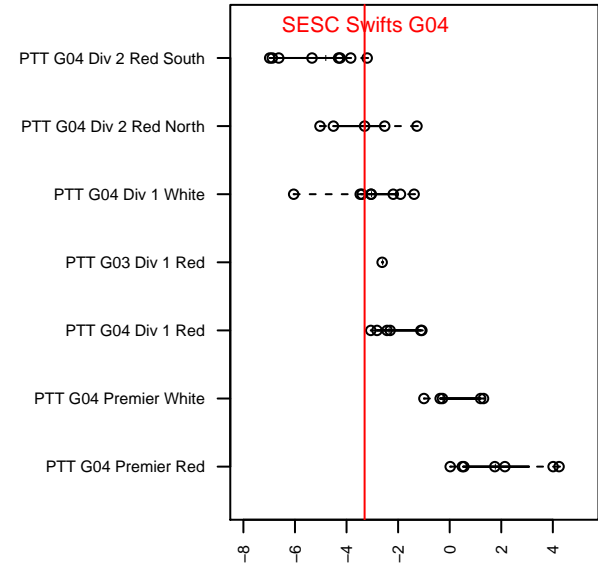

SESC Swifts G04

Southeast SC
 , OR
 G04 total strength=1024
 attack=2.98 defense=1.58
 fall league = PTT G04 Div 2 Red North

alt names used:
 SESC 04 Swifts
 SESC 04 Swifts
 SESC 04G Swifts
 SESC 04G Swifts
 SESC SWIFTS 04G

Venues played:
 2017 PCU Summer Classic Silver
 2017 Beaverton Cup U14 Bronze
 2017 Chinook Cup U14
 2017 PTT G04 Division 2 Red North
 2017 OYS Founders Cup G04

SESC Swifts G04
 Dots are actual minus expected GF (blue circles) and GA (red triangles).
 Blue line is smoothed change in attack strength. Red is smoothed change in defense strength.

**attack and defense variance (black dot)
relative to other teams
and top 10 in region**

**attack and defense rating
relative to others at age
and all opponents in last 13 months**

Performance relative to 13 month average